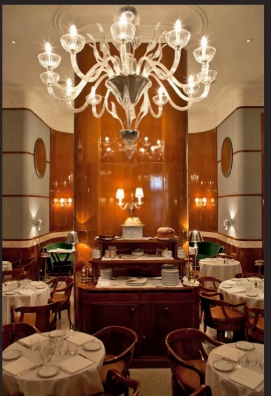

CIPRIANI DOWNTOWN MAYFAIR

London
UK

Downtown
MAYFAIR
by G. Cipriani

tedeschi MADE IN ITALY

Cipriani Downtown Mayfair London

Located in the heart of Soho, on West Broadway at the corner of Broome Street, this casual version of Harry Cipriani offers all the classics of Harry's Bar in Venice.